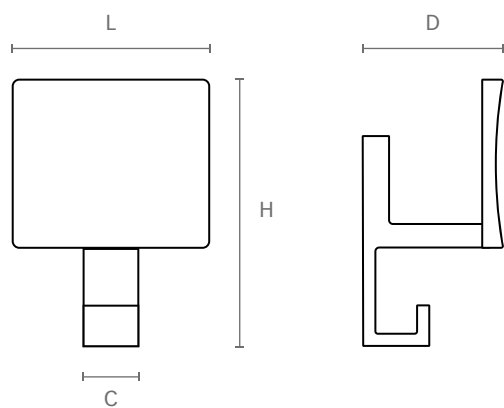

ART. **1150**

design: Studio Mital

Portabito in zama pressofusa,
con kit di fissaggio a scomparsa.

Die-cast zamac coat hanger,
with invisible hooking system included.

Misure / Sizes

ART.	L	C	H	D
1150	70	20	95	50